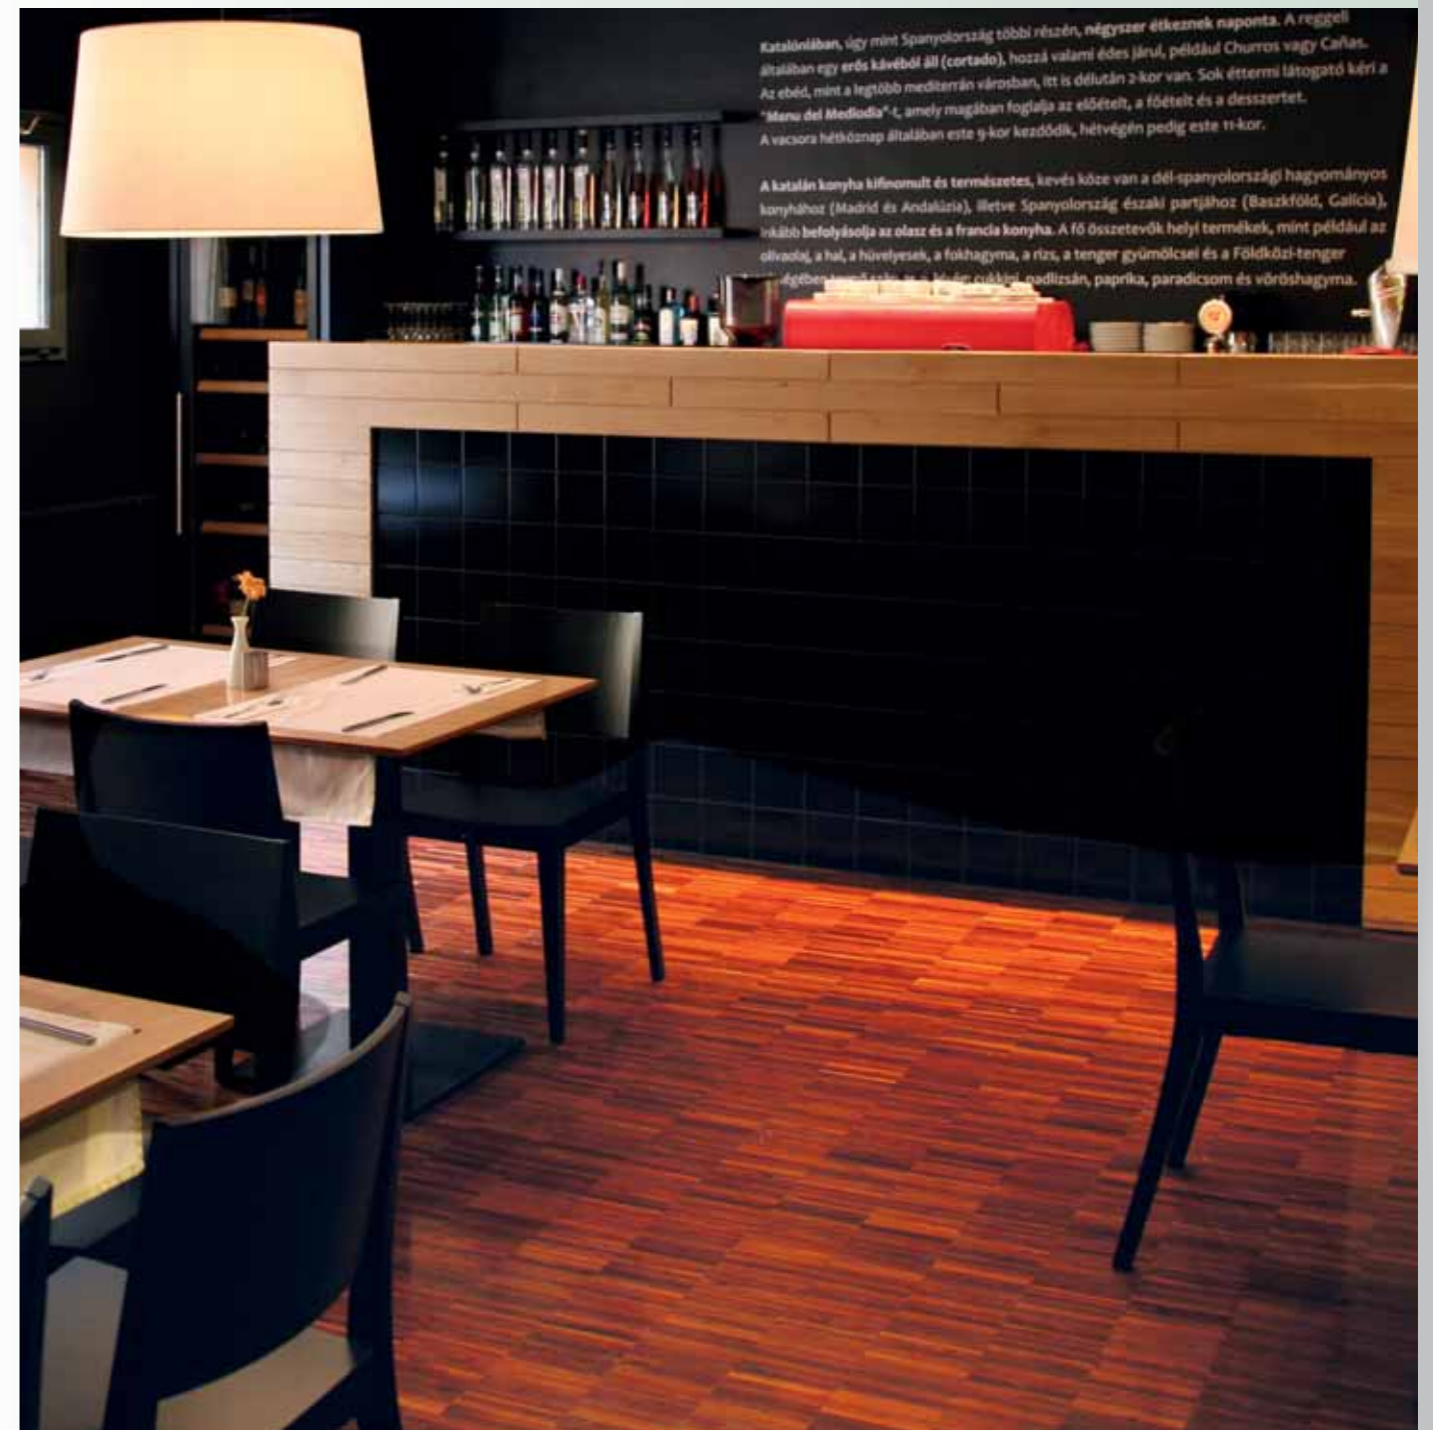

ÉLKÖTEGELT parketta

„Divatos”

INDUSTRIAL flooring „Populár”

Az élkötegelt vagy más néven ipari parketta napjaink nagy felfedezettje. Előnyös tulajdonságainak köszönhetően vált ismét divatossá. Alkalmas színházak, irodák, üzletek, óvodák, vendéglátóegységek, sőt lakóépületek burkolására.

The industrial flooring today's great rediscovery. Become popular again, thanks to the preferred properties. It's suitable for theaters, offices, shops, nurseries, pubs, restaurants and even residential buildings.

Katalóniában, így mint Spanyolország többi részén, négyezer étkeznek naponta. A reggeli általában egy erős kávéból áll (cortado), hozzá valami édes járul, például Churros vagy Cañón. Az ebéd, mint a legtöbb mediterrán városban, itt is délután 2-kor van. Sok éttermi látogató kéri a "Menu del Mediodía"-t, amely magában foglalja az előéteket, a főételeket és a desszerteket. A vacsora hétköznap általában este 9-kor kezdődik, hétfőn pedig este 11-kor.

A katalán konyha kifinomult és természetes, kevés köze van a dél-spanyolországi hagyományos konyhához (Madrid és Andalusia), illetve Spanyolország északi partjához (Baszkföld, Galicia), inkább befolyásolja az olasz és a francia konyha. A fő összetevők helyi termékek, mint például az olivabogyó, a hal, a hüvelyesek, a fokhagyma, a rizs, a tenger gyümölcsei és a Földközi-tenger vidékén termesztett zöldségek: padlizsán, paprika, paradicsom és vöröshagyma.