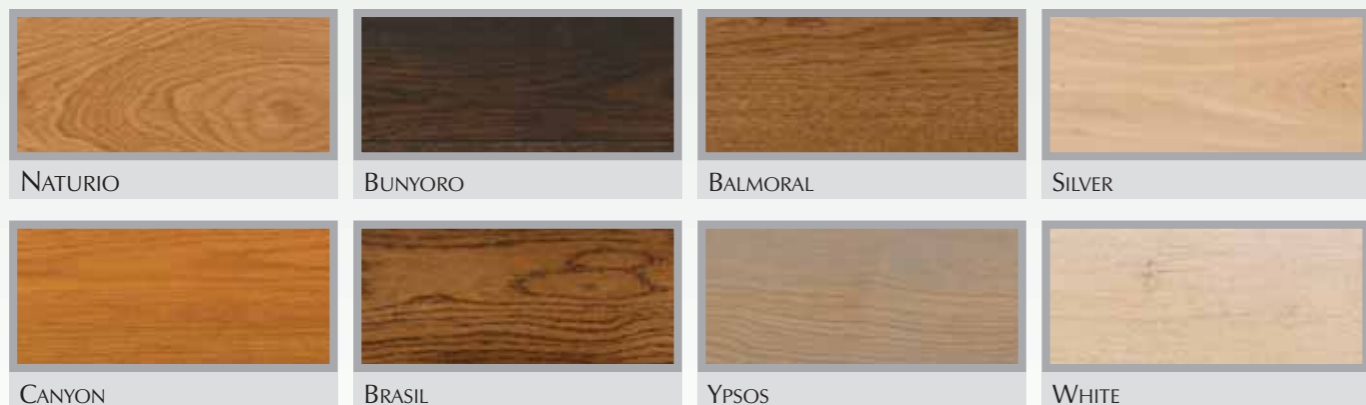

GRANDIOSE & GRANDIOSE TRIO kollekcio

„Az előkelő elegancia”

GRANDIOSE & GRANDIOSE TRIO product range „The upscale elegance”

A GRANDIOSE & TRIO svédpadló kollekcio természetes, letisztult, elegáns harmóniát sugároz
GRANDIOSE & GRANDIOSE TRIO floorboard product range has a natural, smooth, elegant surface transmitting harmony.